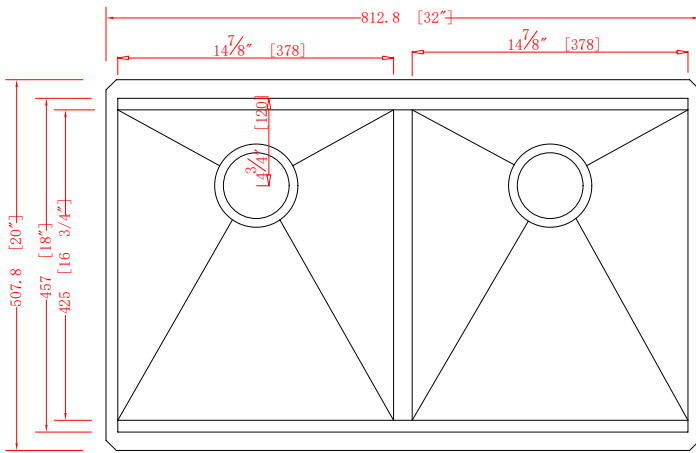

### Style:

- 50/50 Zero Radius
- Flat Ledge Undermount
- Kitchen Sink
- Single Bowl

### Size:

- Overall: 32" x 20" x 10"
- Bowl Size: 14.675" x 16.75" x 10"

### Features:

- 5 Inch Divide
- 16 Gauge Thickness
- 304 Stainless Steel Sink
- 18/10 Chrome/Nickel Content
- Extra Large Sound Cancellation Pads
- Thermal Undercoating