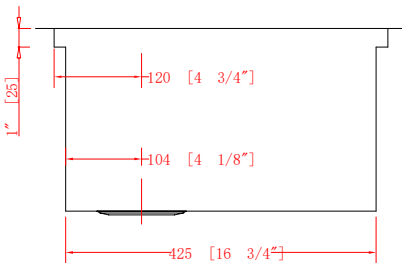

### Style:

- 50/50 Zero Radius
- Flat Ledge Undermount
- Kitchen Sink
- Single Bowl

### Size:

- Overall: 32" x 20" x 10"
- Bowl Size: 14.675" x 16.75" x 10"

### Features:

- 5 Inch Divide
- 16 Gauge Thickness
- 304 Stainless Steel Sink
- 18/10 Chrome/Nickel Content
- Extra Large Sound Cancellation Pads
- Thermal Undercoating