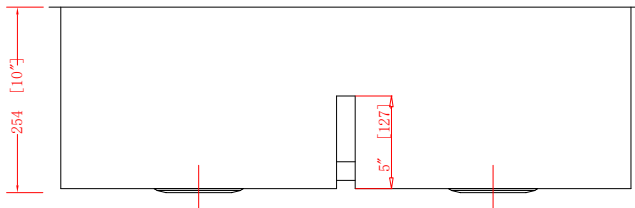

### Style:

- 50/50 Zero Radius
- Flat Ledge Undermount
- Kitchen Sink
- Single Bowl

### Size:

- Overall: 32" x 20" x 10"
- Bowl Size: 14.675" x 16.75" x 10"

### Features:

- 5 Inch Divide
- 16 Gauge Thickness
- 304 Stainless Steel Sink
- 18/10 Chrome/Nickel Content
- Extra Large Sound Cancellation Pads
- Thermal Undercoating